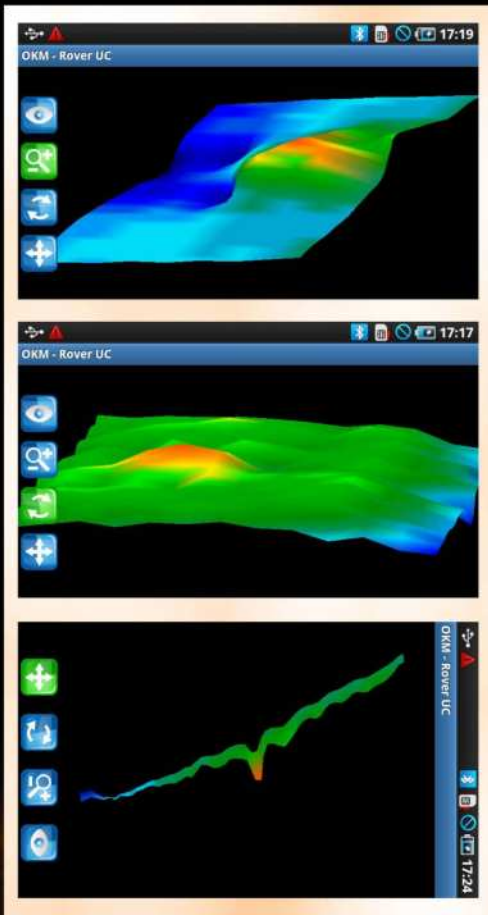

To find out the exact position of the gold you have to process a triangulation bearing with the Bionic X4 gold detector. Therefore you have to scan from at least two or more different directions and check if the detector is always responding to gold. As soon as you confirm two or more positive signals, the point of intersection from all directions marks your potential place of gold.

## Accessories

# Rover UC

**3d ground scanner  
as usefull complement  
to the long range detector Bionic X4**

Due to Bionic X4 you will find new places where gold can be located and use the Rover UC to locate the exact position of the target underground. Considering local soil conditions you can also determine depth and size of buried gold targets by using the Rover UC.

3d ground mapping  
Determination of position, size and  
depth of targets  
3d images directly on the smart phone

The Rover UC is a new generation of metal detecting technology. Allow us to introduce a new deep seeking detector which is smaller, lighter and more compact than any detector we've previously built. The unit's programming is controlled by a smart phone. Thus the multifunctional Rover UC metal detector is able to locate buried items like gold, silver, chests and boxes as well as hidden rooms, graves and tunnels. So the Rover UC metal detector is suitable for every undercover treasure hunt.